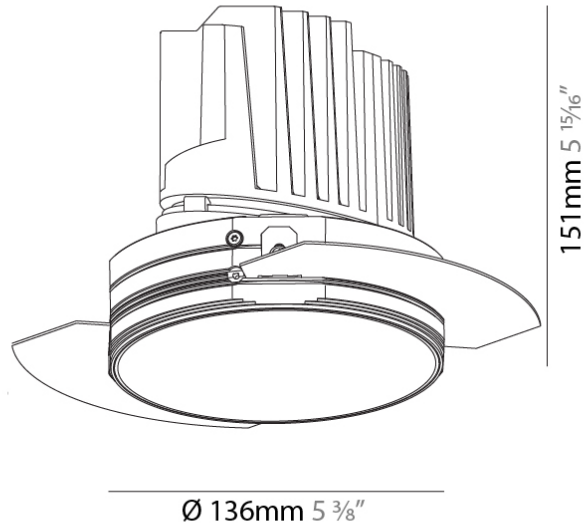

ELECTRICAL

Lamp Type: LED (Zhaga Standard)
Input Wattage (W): 28
Total Output Wattage (W): 26.4
Dimming: Tri-Mode (Non-Dimming and Phase Dimming (120Vac only) and 0-10V Dimming)
Driver Included: No
Driver Location: Recessed Housing
Driver Type: Constant Current - Universal
Driver Class: Class 2
Housing: See components
Input Voltage (V): 120 - 277
Constant Current (MA): 700

LED

Number of LEDs: 1
Color Temperature (°K): 2700 / 3000 / 3500 / 4000
Max. Delivered Lumen (lm): 2156 / 2244 / 2377 / 2425
Nominal Lumen (lm): 2909 / 3028 / 3208 / 2373
CRI: >90 CRI
Lamp Life (hrs): 50000
Upon Request: RGB-W Tunable White Special Color Temperature Special LED

OPTICAL

Reflector°: 18 / 34
Optic°: Lens Pack - No Lens / Linear Spread Lens / Honeycomb / Spread Lens
Adjustability: Fixed
Upon Request: Special Beam Angles

RATINGS AND CERTIFICATIONS

382, F 416-247-9319, www.zaneen.com
Certified and created for North American standards at the end of the existing Model #. For assistance on 'custom' specifications, contact zteam@zaneen.com.
In a constant effort to supply the best product, we reserve the right to change specifications or materials without notice. The most recent specification sheets are found at zaneen.com
IP rating: IP20